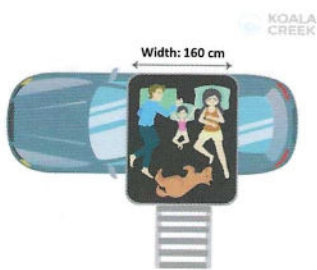

Persons: 2
Mattress size: 140 x 240 x 6 cm.
Grey

2 = Koala Creek® Teide 140L

Persons: 2
Mattress size: 140 x 240 x 6 cm.
Dark Grey + FRID coating*

3 = Koala Creek® Eiger 160K-V2

Persons: 2 - 3
Mattress size: 160 x 240 x 6 cm.
Dark Grey + FRID coating*

4 = Koala Creek® Teide 160L-V2

Persons: 2 - 3
Mattress size: 160 x 240 x 6 cm.
Dark Grey + FRID coating*

5 = Koala Creek® Teide 160L-V2 Overlander

Persons: 2 - 3
Mattress size: 160 x 240 x 6 cm.
Dark Grey + FRID coating*