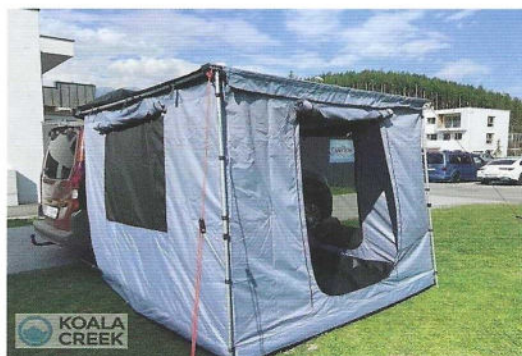

Koala Creek® awning - awning walls - awning tents