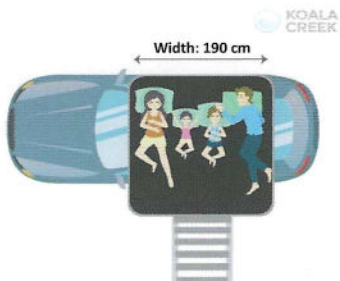

6 = Koala Creek® Teide 160L-V2 Wanderlust

Persons: 2 - 3
Mattress size: 160 x 240 x 6 cm.
Dark Green + annex

7 = Koala Creek® Teide 190L-V2

Persons: 2 - 3 - 4

Mattress size: 190 x 240 x 6 cm.

Dark Grey + FRID coating*