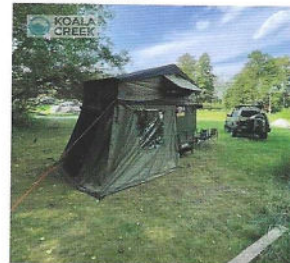

6 = Koala Creek® Teide 160L-V2 Wanderlust

Persons: 2 - 3
Mattress size: 160 x 240 x 6 cm.
Dark Green + annex