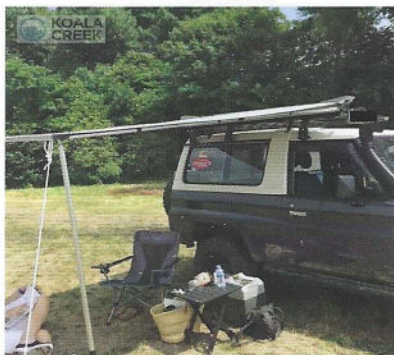

Koala Creek® rooftop tent accessories

FRID coating* = Fire Retardant Inside Dark (Very safe and also very dark inside coating for the best sleep)

Koala Creek® awning - awning walls - awning tents

RacksBrax quick release awning hitch.